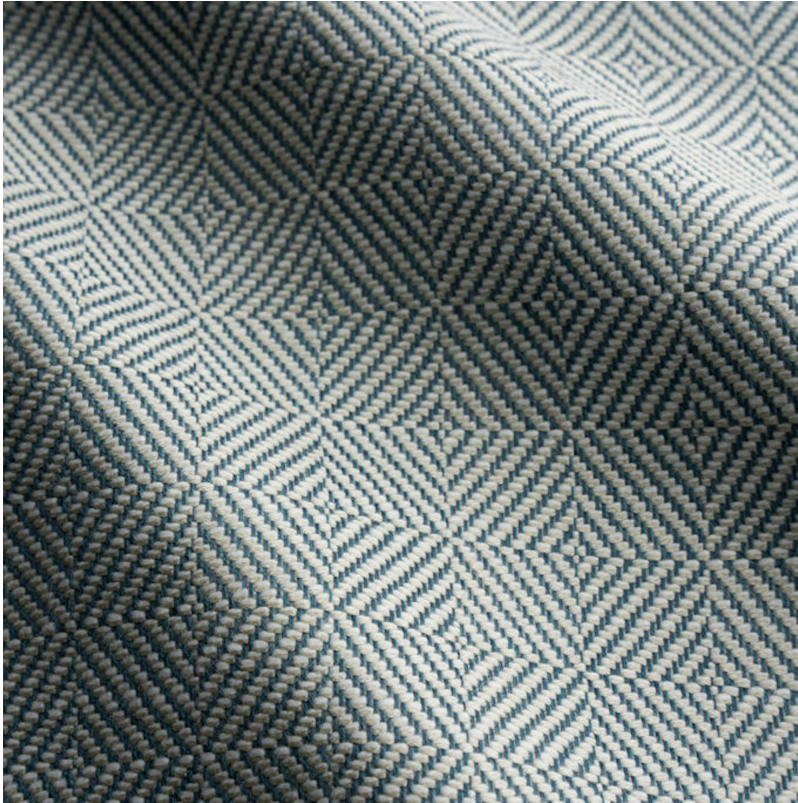

P E R E N N I A L S

Blue Heaven Chelsea Square

765-15

DETAILS & SPECS

Abrasion	15,000 double rubs
Brush Pill	Class 4
Width	54 in (137 cm)
Weight	12.5 Oz/sq yd (425 gm/sq m)
Designer	Rose Tarlow
Collection	2012 B Fall: Rose Tarlow
Color Family	Turquoise
Color	Blue Heaven
Vertical Repeat	1.63 IN (4.1 CM)
Horizontal Repeat	1.63 IN (4.1 CM)

DESCRIPTION

Textured herringbone blocks that are good for drapery, as well as upholstery. Backing recommended.

Perennials 100% solution-dyed acrylic fabrics and rugs are backed by a no-fade warranty valid for five years from the date of purchase; All additional Perennials products (including Hi 'n Dri) constructed of other solution-dyed fibers are guaranteed against fading for three years.