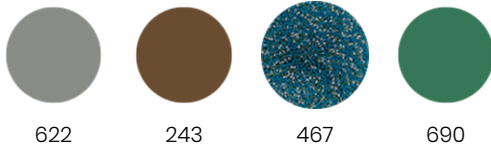

P E R E N N I A L S

Sea Foam Viva Flatwoven

FW261-123

DETAILS & SPECS

Designer	Studio
Construction	Flatwoven
Colorway	Sea Foam
Collection	2026 A Spring: La Dolce Vita

Pom Colors

622

243

467

690

DESCRIPTION

Inspired by the harmony of nature's patterns, Viva is a handwoven flat weave that celebrates both beauty and balance. A repeat hexagon design, softened with intricate checks within, creates the feeling of petals unfolding or honeycomb in bloom—an elegant rhythm that feels alive with quiet energy. A subtle border relief frames the pattern like vines on a garden wall.