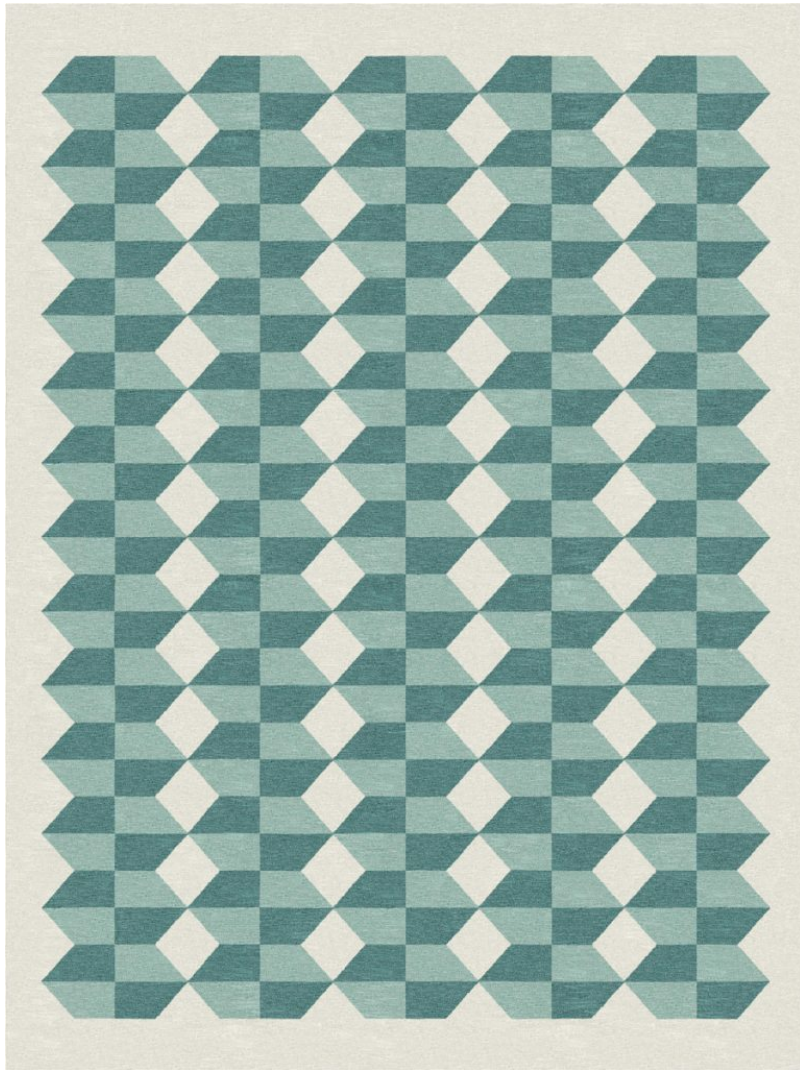

P E R E N N I A L S

Sea Foam Viva Flatwoven

FW261-123

DETAILS & SPECS

Designer	Studio
Construction	Flatwoven
Colorway	Sea Foam
Collection	2026 A Spring: La Dolce Vita

Pom Colors

622

243

467

690

DESCRIPTION

Inspired by the harmony of nature's patterns, Viva is a handwoven flat weave that celebrates both beauty and balance. A repeat hexagon design, softened with intricate checks within, creates the feeling of petals unfolding or honeycomb in bloom—an elegant rhythm that feels alive with quiet energy. A subtle border relief frames the pattern like vines on a garden wall.