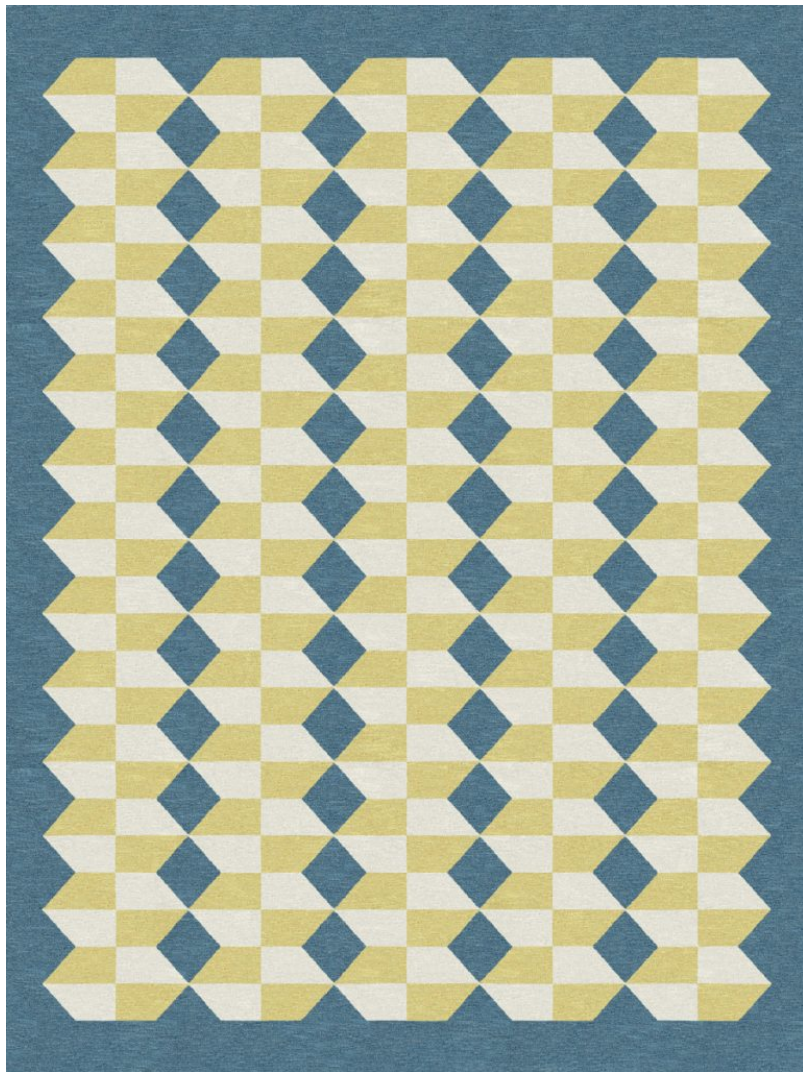

P E R E N N I A L S

Primavera Viva Flatwoven

FW261-775

DETAILS & SPECS

Designer	Studio
Construction	Flatwoven
Colorway	Primavera
Collection	2026 A Spring: La Dolce Vita

Pom Colors

7690

6222

2915

DESCRIPTION

Inspired by the harmony of nature's patterns, Viva is a handwoven flat weave that celebrates both beauty and balance. A repeat hexagon design, softened with intricate checks within, creates the feeling of petals unfolding or honeycomb in bloom—an elegant rhythm that feels alive with quiet energy. A subtle border relief frames the pattern like vines on a garden wall.

Perennials' Flatwoven artisanal rugs feature exceptional designs, subtle color blending and an unbelievably soft feel. They include binding on the horizontal edges and the selvages are left visible to show the craftsmanship of each handwoven rug. These rugs are ideal for use indoors or out.