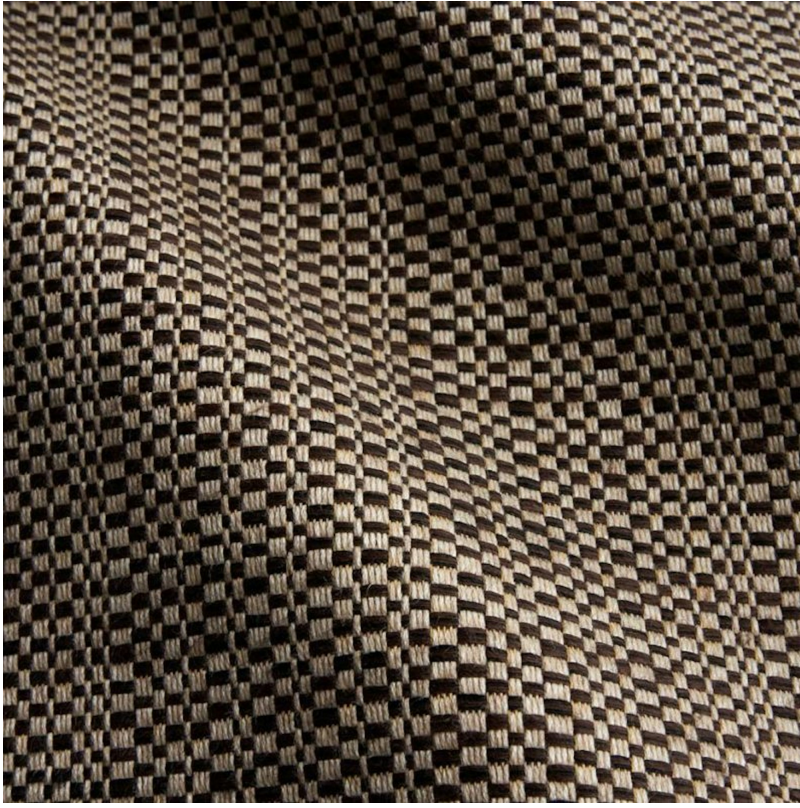

P E R E N N I A L S

Chocolate Raffia

210-11

DETAILS & SPECS

Abrasion	22,000 double rubs
Brush Pill	Class 3
Width	54 in (137 cm)
Weight	14.6 Oz/sq yd (496 gm/sq m)
Designer	Clodagh
Collection	2011 A Spring: Color Pops
Color Family	Brown
Color	Chocolate
Vertical Repeat	N/A
Horizontal Repeat	4.13 IN (10.5 CM)

DESCRIPTION

Raffia is a popular, natural-look fabric. Performance finish with acrylic backing.

Perennials 100% solution-dyed acrylic fabrics and rugs are backed by a no-fade warranty valid for five years from the date of purchase; All additional Perennials products (including Hi 'n Dri) constructed of other solution-dyed fibers are guaranteed against fading for three years.