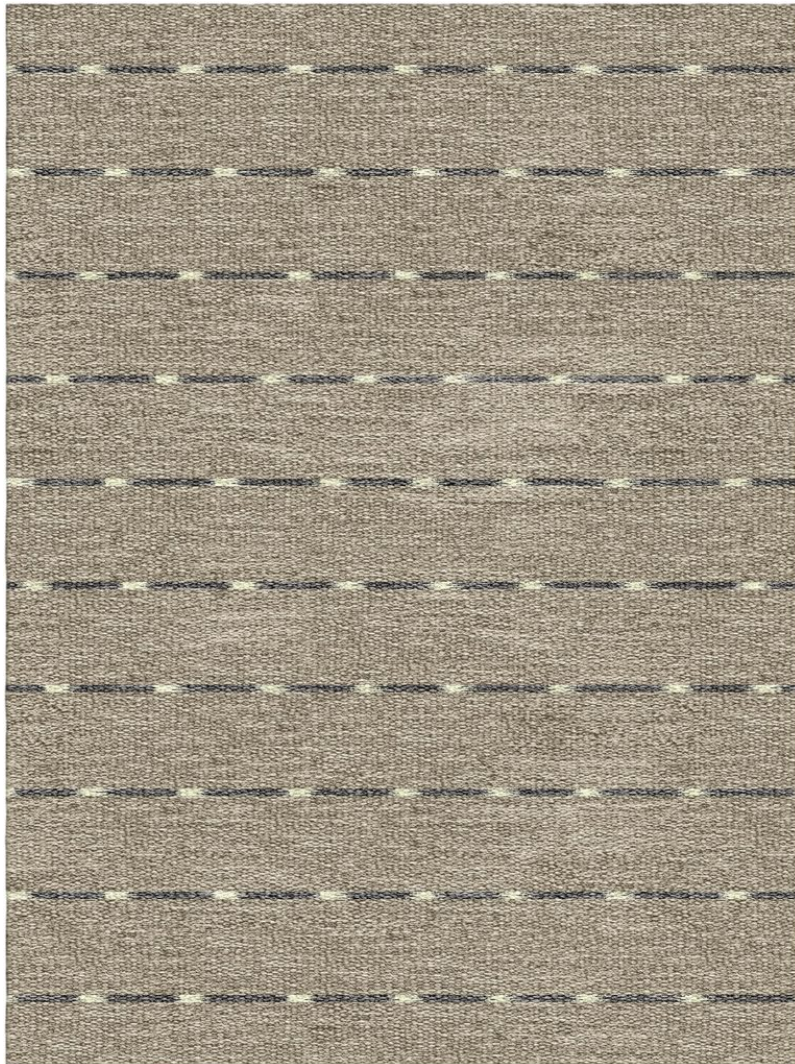

## Pumice Smoke Signal Flatwoven

FW210-208

### DETAILS & SPECS

Designer	Studio
Construction	Flatwoven
Colorway	Pumice
Collection	2014 B Fall