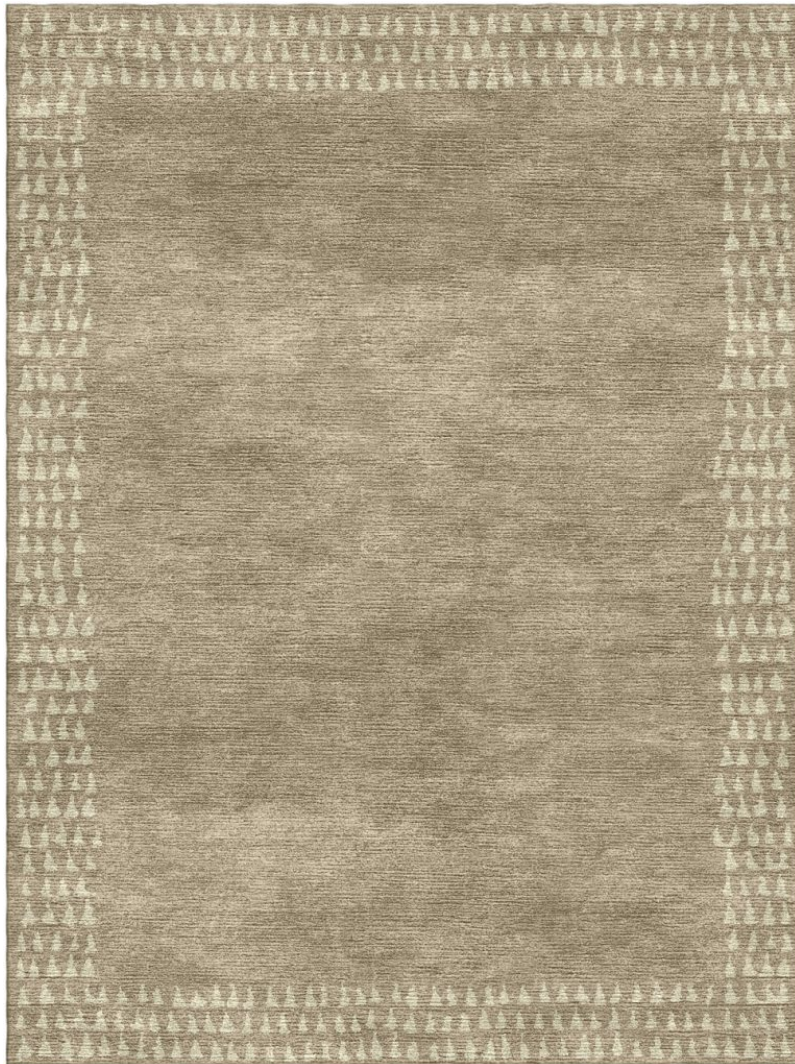

# P E R E N N I A L S

---

FAWN

## Snaggletooth Tibetan Knot

TK322-245

### DETAILS & SPECS

Designer	Studio
Construction	Tibetan Knot
Colorway	FAWN
Collection	2015 B Fall

Pom Colors

127

28

---